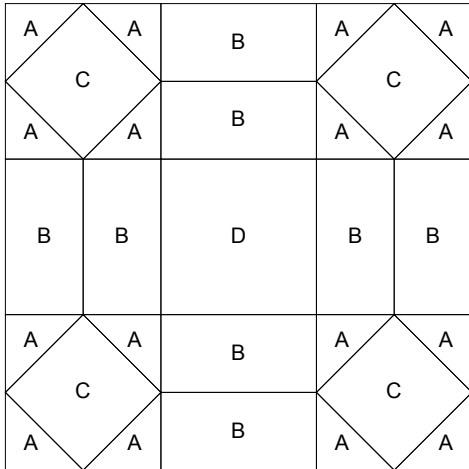

# Squirrel in a Cage

Key Block (27/100 actual size)

## Cutting Diagrams