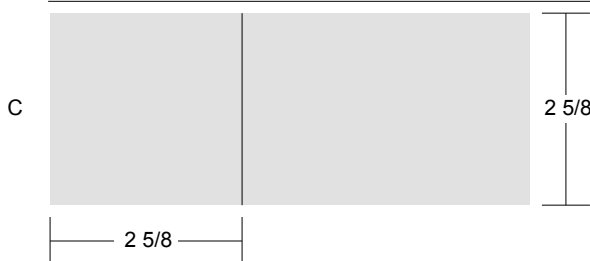

Patch Count