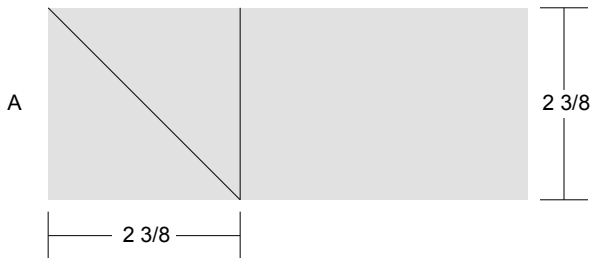

# Squirrel in a Cage

Key Block (27/100 actual size)

## Cutting Diagrams